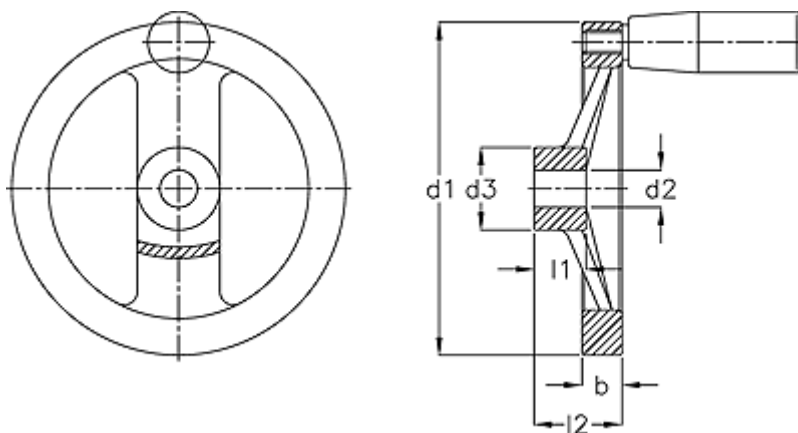

Data Sheet

Article number: 201280343A
Description: E+G Handwheel
GN 322-250-B26-R

Measures

b	= 23.0
d1	= 250
d2 H7	= 26
d3	= 48
Handle	= 25
l1	= 28
l2	= 51